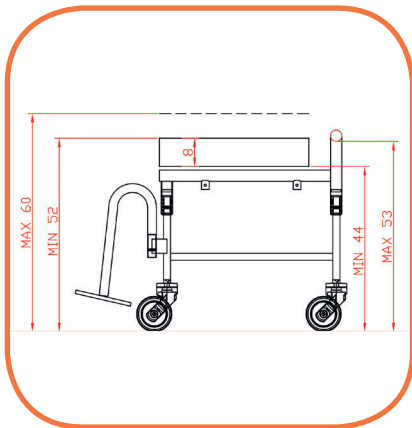

Lagooni **traveller** with Swivel Wheels

Complete wheelchair

- ✓ Aluminium frame powder coated black
- ✓ In height and angle adjustable seat, upholstered with polyether and platilon
- ✓ Seat: width 44 cm x depth 45 cm, hole in the front or rear
- ✓ Hole in the front or rear (opening Ø 12 cm -> 10 cm)
- ✓ Adjustable and down foldable backrest covered with a water-resistant canvas colour black (removable)
- ✓ Swing away aluminium armrests (removable)
- ✓ Swing away legrests with in height adjustable flip up footrests (removable)
- ✓ 4 Small swivel wheels mounted under the stainless steel legs (removable)
- ✓ Hardcase suitcase with wheels
- ✓ Silicon foldable bucket

Frame for the Lagooni Life/Life Special/Junior/Junior Special Seat

- ✓ Aluminium frame powder coated black
- ✓ Swing away legrests with in height adjustable flip up footrests (removable)☒
- ✓ 4 Small swivel wheels mounted under the stainless steel legs (removable) with brakes
- ✓ Hardcase suitcase with wheels
- ✓ Silicon foldable bucket
- ✓ Maximum weight: 120 kg
- ✓ Seat height from the floor: 53 cm to 60cm
- ✓ Length chair without footrests: 56 cm, with footrests 83 cm
- ✓ Radius of 100 cm
- ✓ Chair width: 48 cm
- ✓ Weight of complete chair: maximum of 14 kg
- ✓ Recommended toilet measure: standard to 50 cm height